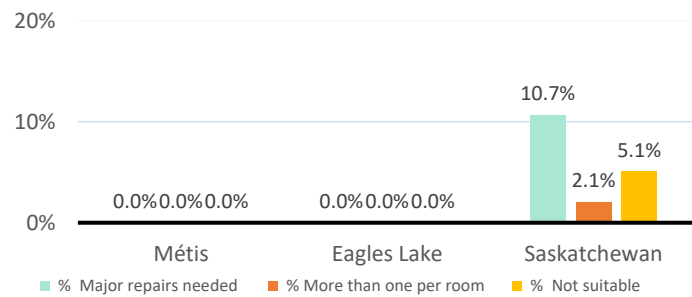

Household Characteristics

There are 10 private dwellings occupied by a Métis single household, out of which no Métis single household reported need major repairs, have more than one person per room, or not suitable.