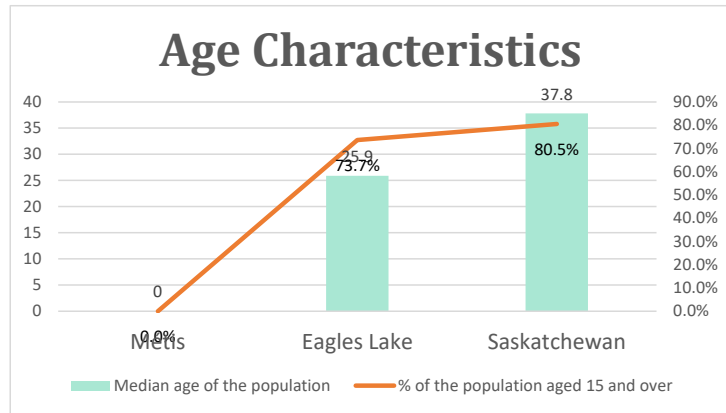

Eagles Lake, SK

Geo_Code: 4717816

(Source: National Household survey 2011)

The total population reported with Métis single identity is 10 (Total Métis household is 10), representing 11% of Aboriginal people, accounting for 10.5% of the total population in Eagles Lake.

For Métis single identity population, the median age is 0.0 years old, with 0.0% of the population aged 15 and over. As for the total population, the median age is 25.9 in Eagles Lake and 37.8 years old in Saskatchewan, with 73.7% and 80.5% population aged 15 and over respectively.