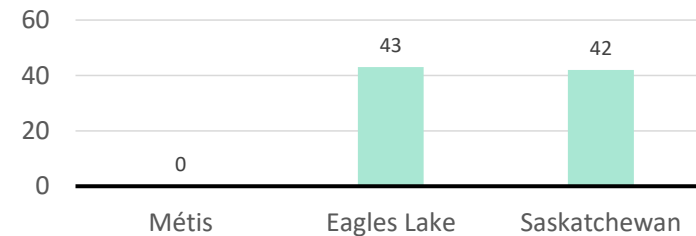

For Métis aged from 25 to 34, no Métis reported have no certificate, diploma or degree.

Eagles Lake, SK

Labor Force & Housing Statistics

Labour Force Status

No Métis participated in the survey.

Average Weeks Worked in 2010