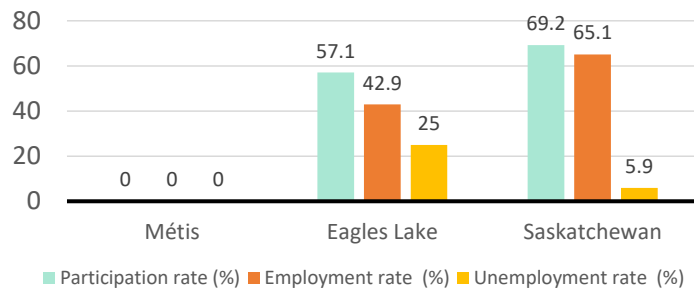

For Métis single identity population, the median age is 0.0 years old, with 0.0% of the population aged 15 and over. As for the total population, the median age is 25.9 in Eagles Lake and 37.8 years old in Saskatchewan, with 73.7% and 80.5% population aged 15 and over respectively.

No Métis single lone parents household reported to the survey.

No Métis households reported moving in for the last 5 years.

For population aged from 25 to 64 years, no Métis reported have no certificate, diploma or degree.

For Métis aged from 25 to 34, no Métis reported have no certificate, diploma or degree.

Eagles Lake, SK

Labor Force & Housing Statistics

Labour Force Status

No Métis participated in the survey.

Average Weeks Worked in 2010