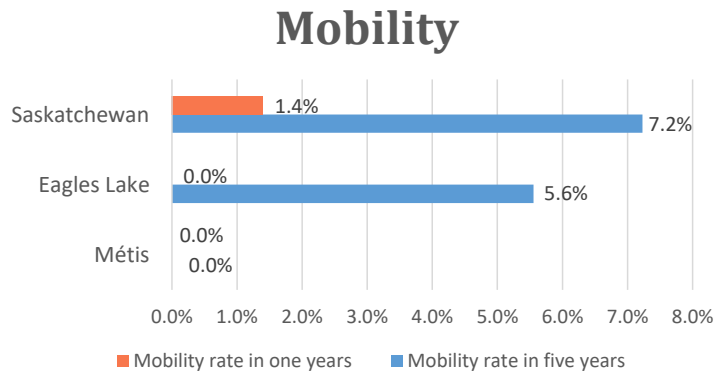

No Métis households reported moving in for the last 5 years.