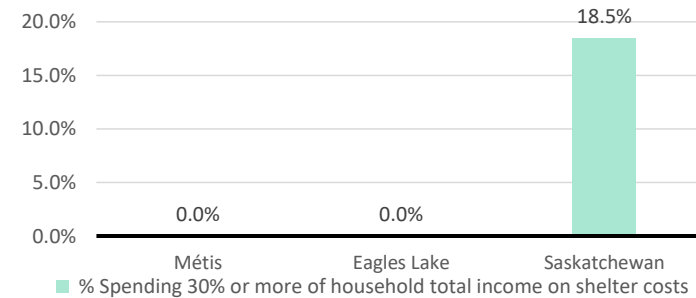

Shelter Costs

No Métis participated in the survey.