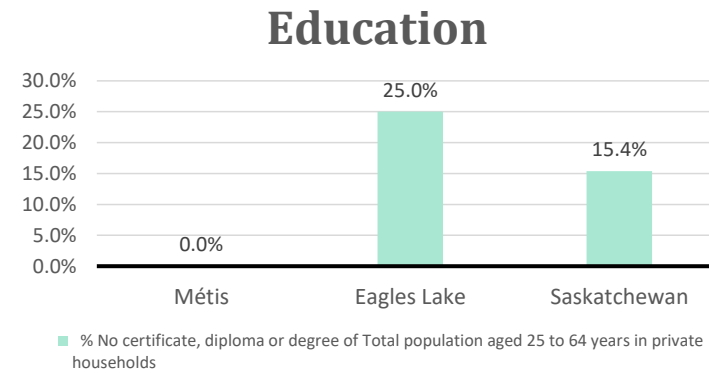

For population aged from 25 to 64 years, no Métis reported have no certificate, diploma or degree.

For Métis aged from 25 to 34, no Métis reported have no certificate, diploma or degree.