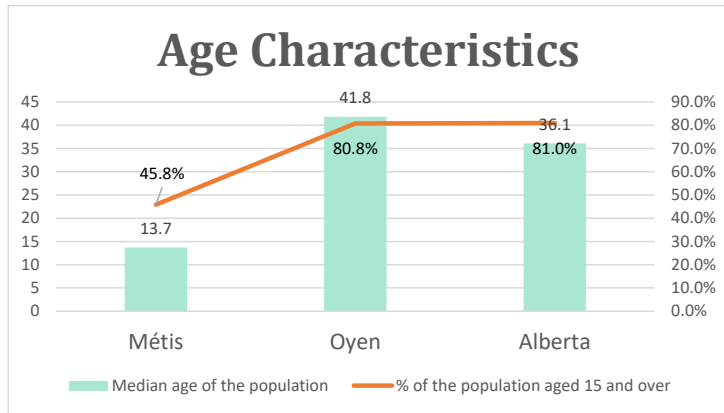

# Oyen, AB

Geo\_Code: 4804014

(Source: National Household survey 2011)

The total population reported with Métis single identity is 120 (Total Métis household is 00), representing 92% of Aboriginal people, accounting for 13.6% of the total population in Oyen.

For Métis single identity population, the median age is 13.7 years old, with 45.8% of the population aged 15 and over. As for the total population, the median age is 41.8 in Oyen and 36.1 years old in Alberta, with 80.8% and 81.0% population aged 15 and over respectively.