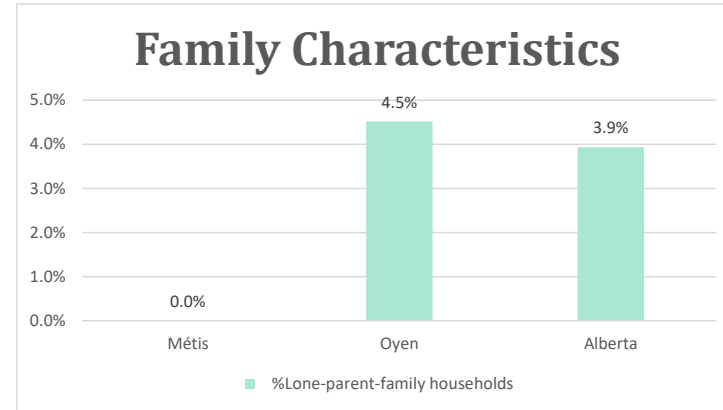

# Oyen, AB

Geo\_Code: 4804014

(Source: National Household survey 2011)

The total population reported with Métis single identity is 120 (Total Métis household is 00), representing 92% of Aboriginal people, accounting for 13.6% of the total population in Oyen.

For Métis single identity population, the median age is 13.7 years old, with 45.8% of the population aged 15 and over. As for the total population, the median age is 41.8 in Oyen and 36.1 years old in Alberta, with 80.8% and 81.0% population aged 15 and over respectively.