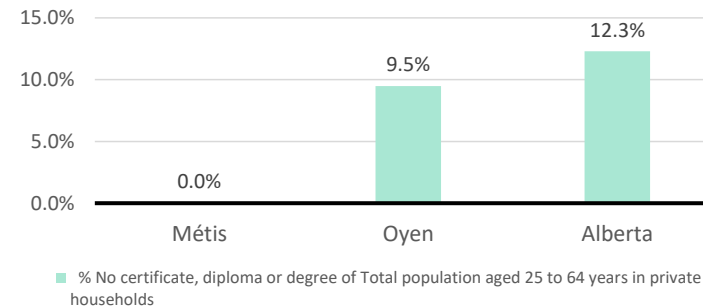

Education

No Métis participated in the survey.