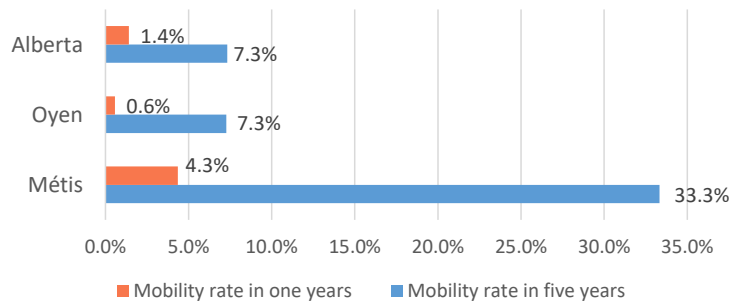

Mobility

5 Métis households moved in last year (4.3%), 30 Métis households moved in the past 5 years (33.3%).