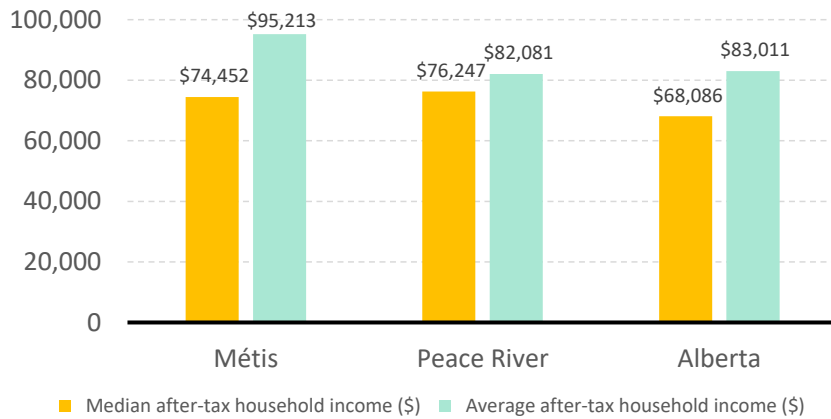

Shelter Costs

The number of Métis households spending 30% or more of household total income on shelter costs is 45, which is 20.5%

of the total private dwellings occupied by a Métis household, compared to 21.6% of the total population in Peace River and 23.0% of the total population in Alberta.

Peace River, AB

Income

After-Tax Income of Households in 2010

For Métis singles, median after-tax household income is \$74,452, and average after-tax household income is

\$95,213. Métis has lower median and higher average after-tax income than Peace River, and higher median and average after-tax income than Alberta.