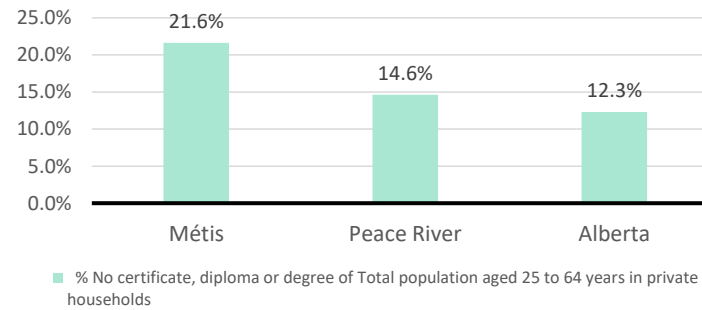

Education

For population aged from 25 to 64 years, 21.6% Métis compared to 14.6% in Peace River and 12.3% in Alberta have no certificate, diploma or degree.

For Métis aged from 25 to 34, no Métis reported have no certificate, diploma or degree.