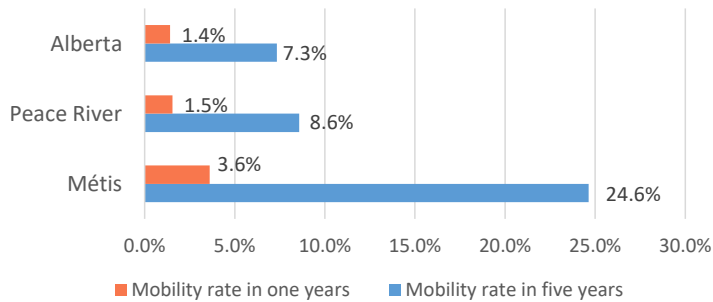

Mobility

15 Métis households moved in last year (3.6%), 85 Métis households moved in the past 5 years (24.6%).