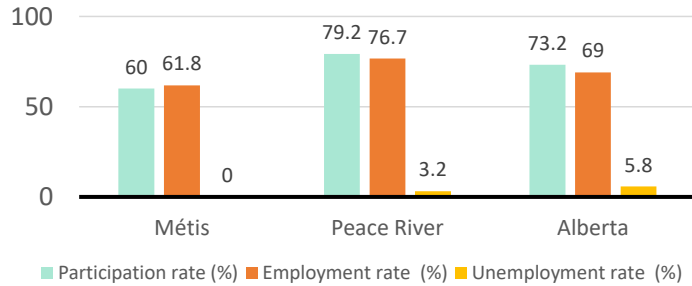

For Métis single identity population, the median age is 21.2 years old, with 64.0% of the population aged 15 and over. As for the total population, the median age is 31.5 in Peace River and 36.1 years old in Alberta, with 77.4% and 81.0% population aged 15 and over respectively.

The number of Métis single lone parents household is 15, accounting for 3.5% of the total Métis single private households.

Mobility

15 Métis households moved in last year (3.6%), 85 Métis households moved in the past 5 years (24.6%).

Education

For population aged from 25 to 64 years, 21.6% Métis compared to 14.6% in Peace River and 12.3% in Alberta have no certificate, diploma or degree.

For Métis aged from 25 to 34, no Métis reported have no certificate, diploma or degree.

Peace River, AB

Labor Force & Housing Statistics

Labour Force Status

Métis participation rate is 60.0%, employment rate is 61.8%, and unemployment rate is 0.0%.

While the participation rate is higher compared with total population in Peace River and Alberta (79.2% and 73.2%), no Métis reported unemployment.