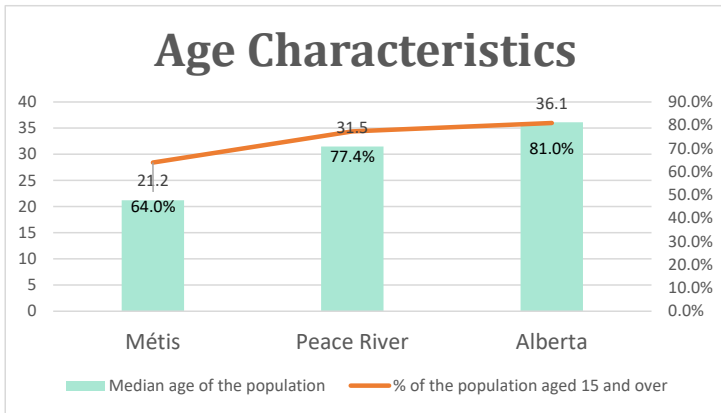

Peace River, AB

Geo_Code: 4819038

(Source: National Household survey 2011)

The total population reported with Métis single identity is 430 (Total Métis household is 215), representing 54% of Aboriginal people, accounting for 6.5% of the total population in Peace River.

For Métis single identity population, the median age is 21.2 years old, with 64.0% of the population aged 15 and over. As for the total population, the median age is 31.5 in Peace River and 36.1 years old in Alberta, with 77.4% and 81.0% population aged 15 and over respectively.