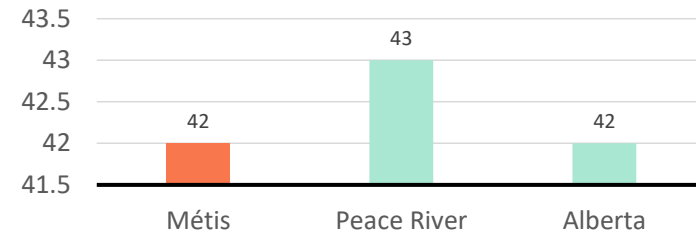

For Métis single identity population, the median age is 21.2 years old, with 64.0% of the population aged 15 and over. As for the total population, the median age is 31.5 in Peace River and 36.1 years old in Alberta, with 77.4% and 81.0% population aged 15 and over respectively.

Peace River, AB

Labor Force & Housing Statistics

Labour Force Status

Métis participation rate is 60.0%, employment rate is 61.8%, and unemployment rate is 0.0%.

While the participation rate is higher compared with total population in Peace River and Alberta (79.2% and 73.2%), no Métis reported unemployment.

Average Weeks Worked in 2010

The average weeks worked in 2010 is 42.0 weeks.

Household Characteristics

There are 215 private dwellings occupied by a Métis single household, out of which no Métis single household reported need major repairs, have more than one person per room, or not suitable.