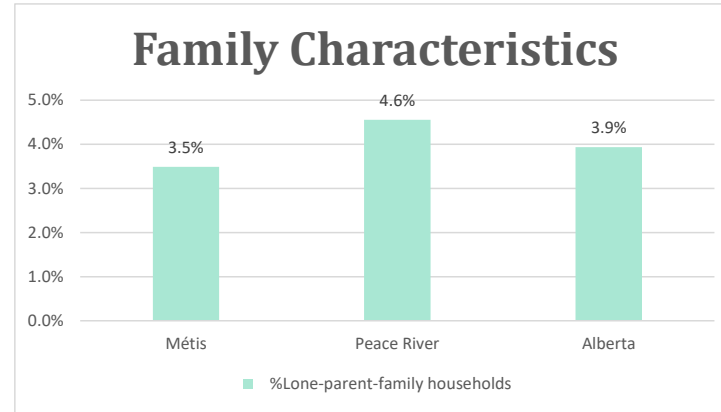

Peace River, AB

Geo_Code: 4819038

(Source: National Household survey 2011)

The total population reported with Métis single identity is 430 (Total Métis household is 215), representing 54% of Aboriginal people, accounting for 6.5% of the total population in Peace River.

For Métis single identity population, the median age is 21.2 years old, with 64.0% of the population aged 15 and over. As for the total population, the median age is 31.5 in Peace River and 36.1 years old in Alberta, with 77.4% and 81.0% population aged 15 and over respectively.