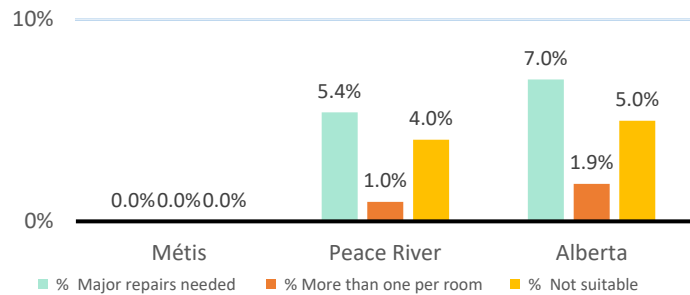

Household Characteristics

There are 215 private dwellings occupied by a Métis single household, out of which no Métis single household reported need major repairs, have more than one person per room, or not suitable.