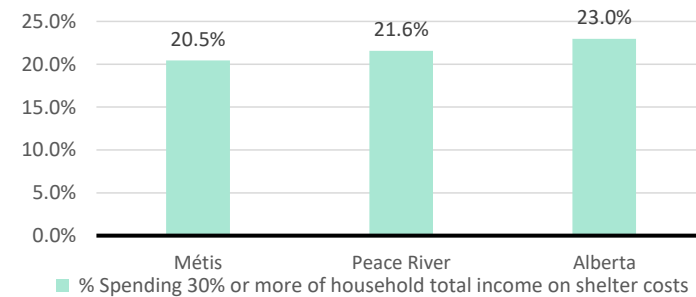

Peace River, AB

Labor Force & Housing Statistics

Labour Force Status

Métis participation rate is 60.0%, employment rate is 61.8%, and unemployment rate is 0.0%.

While the participation rate is higher compared with total population in Peace River and Alberta (79.2% and 73.2%), no Métis reported unemployment.

Average Weeks Worked in 2010

The average weeks worked in 2010 is 42.0 weeks.

Household Characteristics

There are 215 private dwellings occupied by a Métis single household, out of which no Métis single household reported need major repairs, have more than one person per room, or not suitable.

Shelter Costs

The number of Métis households spending 30% or more of household total income on shelter costs is 45, which is 20.5%

of the total private dwellings occupied by a Métis household, compared to 21.6% of the total population in Peace River and 23.0% of the total population in Alberta.