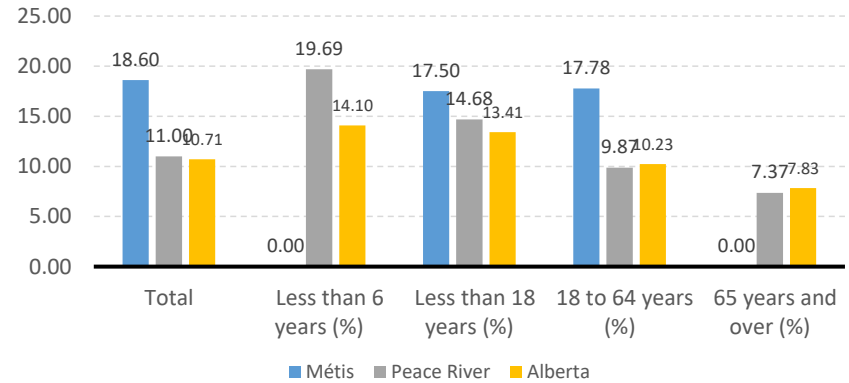

Peace River, AB

Income

After-Tax Income of Households in 2010

For Métis singles, median after-tax household income is \$74,452, and average after-tax household income is

\$95,213. Métis has lower median and higher average after-tax income than Peace River, and higher median and average after-tax income than Alberta.

Prevalence of Low Income in 2010 Based On After-Tax Low-Income Measure (%)

The prevalence of low income based on after-tax low-income measure is 18.60%.

The percentage of low income is 17.50% for people less than 18 years old, 0.00% for people less than 6 years old, 17.78% for people from 18 to 64 years old, and 0.00% for people over 65 years old.