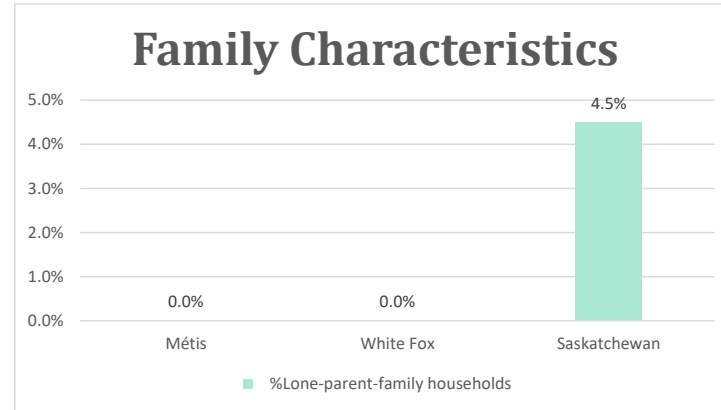

# White Fox, SK

Geo\_Code: 4714079

(Source: National Household survey 2011)

The total population reported with Métis single identity is 40 (Total Métis household is 00), representing 100% of Aboriginal people, accounting for 27.6% of the total population in White Fox.

For Métis single identity population, the median age is 21.7 years old, with 75.0% of the population aged 15 and over. As for the total population, the median age is 39.2 in White Fox and 37.8 years old in Saskatchewan, with 89.7% and 80.5% population aged 15 and over respectively.