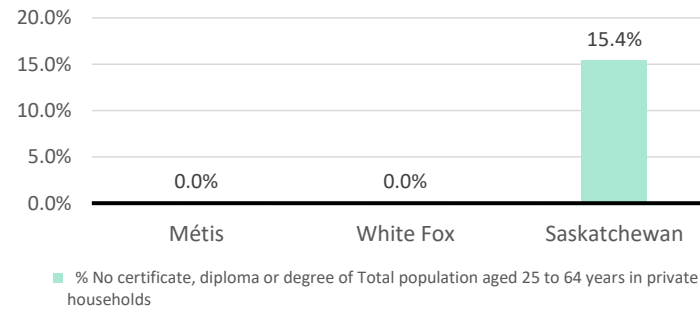

Education

For population aged from 25 to 64 years, no Métis reported have no certificate, diploma or degree.

For Métis aged from 25 to 34, no Métis reported have no certificate, diploma or degree.