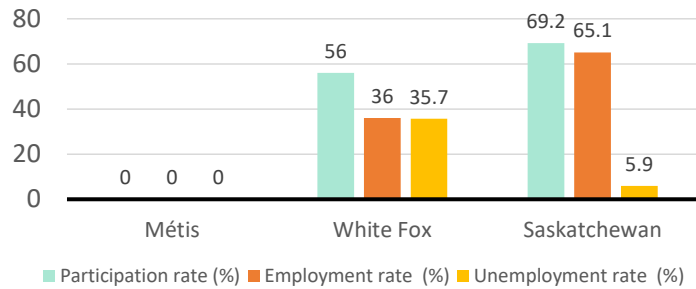

White Fox, SK

Labor Force & Housing Statistics

Labour Force Status

No Métis participated in the survey.