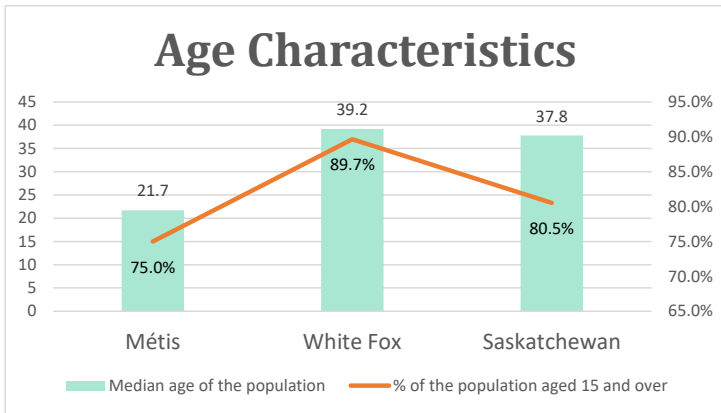

# White Fox, SK

Geo\_Code: 4714079

(Source: National Household survey 2011)

The total population reported with Métis single identity is 40 (Total Métis household is 00), representing 100% of Aboriginal people, accounting for 27.6% of the total population in White Fox.

For Métis single identity population, the median age is 21.7 years old, with 75.0% of the population aged 15 and over. As for the total population, the median age is 39.2 in White Fox and 37.8 years old in Saskatchewan, with 89.7% and 80.5% population aged 15 and over respectively.