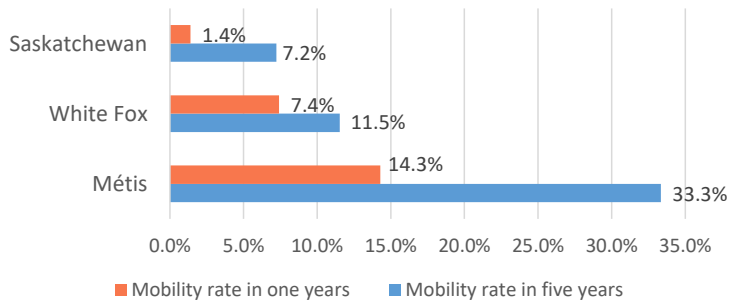

Mobility

5 Métis households moved in last year (14.3%), 10 Métis households moved in the past 5 years (33.3%).